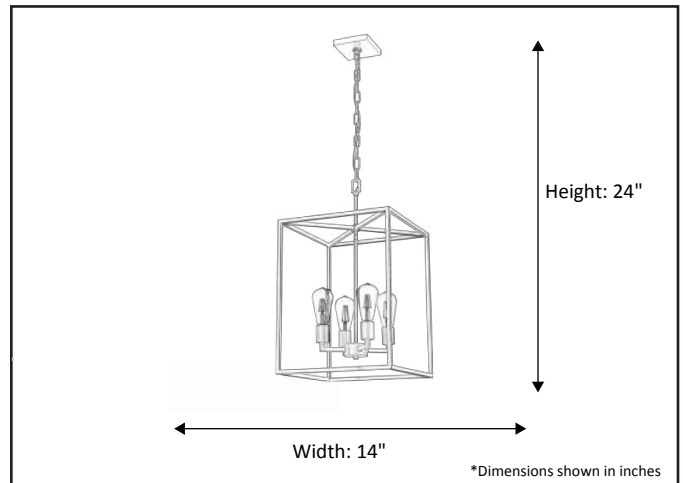

Model #	ROS-HF4-NK
SKU	21333
Description	4-Bulb Entry Light
Finish	Brushed Nickel
Dimensions- HxWx(L) <small>(Dimensions shown in inches)</small>	24"H x 14"W
Lamp Info	4x60W(M)

Finish Shown: Brushed Nickel

*Lamps not included

ELECTRICAL REQUIREMENTS: Fixture requires a grounded electrical supply line of 120 volts AC.

INSTALLATION REQUIREMENTS: Fixture attaches to electrical junction box securely anchored in wall or ceiling.
All mounting hardware included.