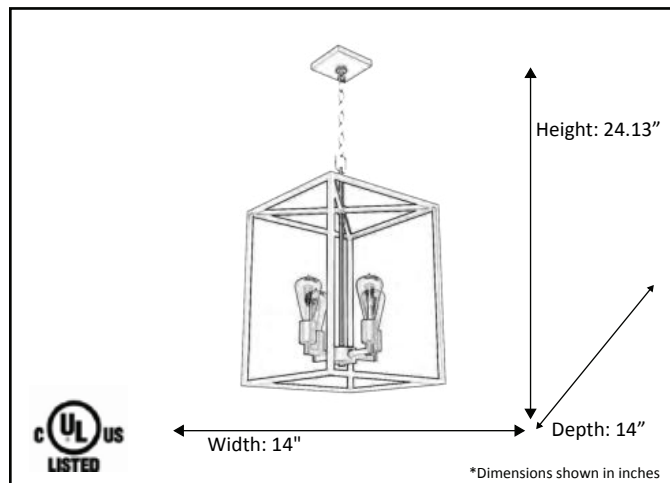

Model #	ROS-HF4-MB/NK
SKU	19932
Fixture Series	Rosslyn
Description	4-Light Entry
Finish	Matte Black/Brushed Nickel
Glass	Clear
Replacement Glass	N/A
Dimensions- HxW(xD) <small>(Dimensions shown in inches)</small>	24.13" x 14"
Lamp Info	4 x 60W (E26)

Finish/Glass Shown: Matte Black/Brushed Nickel

*Lamps not included

ELECTRICAL REQUIREMENTS: Fixture requires a grounded electrical supply line of 120 volts AC.

INSTALLATION REQUIREMENTS: Fixture attaches to electrical junction box securely anchored in wall or ceiling.
All mounting hardware included.