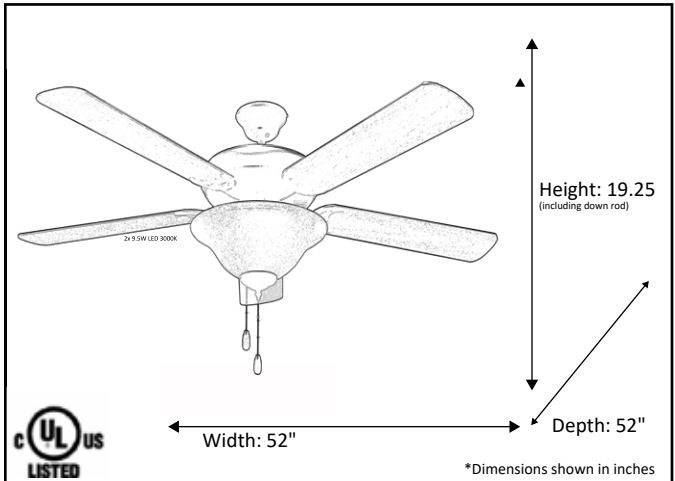

Model #	R552 NK5MP/WL+111WH(LED)
SKU	18656
Metal Finish	Brushed Nickel
Blade Finish	Maple/Walnut
Glass Finish	White
Blade Span	52"
Motor Specs	153mm x 12mm
Wire Length (Shown in inches)	80"
Down Rod Included (Shown in inches)	4"
Blade Pitch	12 Degrees
Speed	3
Forward/Reverse	Yes
Airflow Average	4,386
Power Use (Watts)	35
Airflow Efficiency (CFM/Watt)	88
Light Kit Included	Yes
Lamp Info	2x 9.5W LED 3000K *Lamps included
Location Use	Indoor Only
Wall Control	Not Included

Finish/Glass Shown: Brushed Nickel/White

*Lamps included

ELECTRICAL REQUIREMENTS: Fixture requires a grounded electrical supply line of 120 volts AC.

INSTALLATION REQUIREMENTS: Fixture attaches to electrical junction box securely anchored in wall or ceiling.
All mounting hardware included.