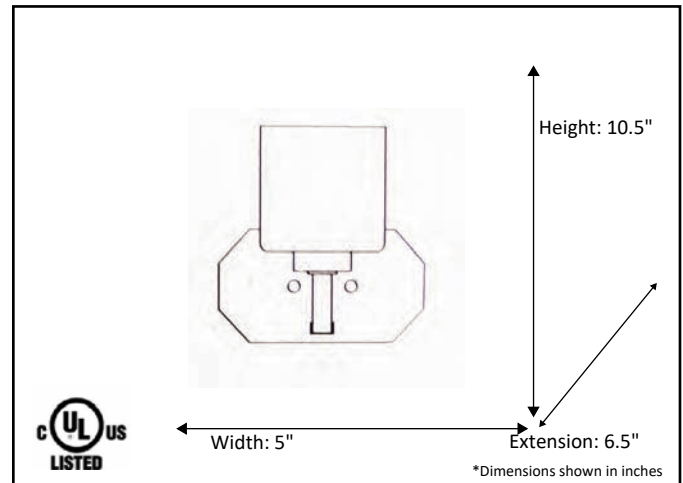

Model #	PRS-VL1(CLR)-MB
SKU	19716
Fixture Series	Paris
Description	1 Light Vanity
Metal Finish	Matte Black
Glass Finish	Clear
Replacement Glass	G-PRS-CLR
Dimensions- HxW(xE) <small>(Dimensions shown in inches)</small>	10.5" X 5" X 6.5"
Lamp Info	1X60W (M)

Finish/Glass Shown: Matte Black/Clear

*Lamps not included

ELECTRICAL REQUIREMENTS: Fixture requires a grounded electrical supply line of 120 volts AC.

INSTALLATION REQUIREMENTS: Fixture attaches to electrical junction box securely anchored in wall or ceiling.
All mounting hardware included.