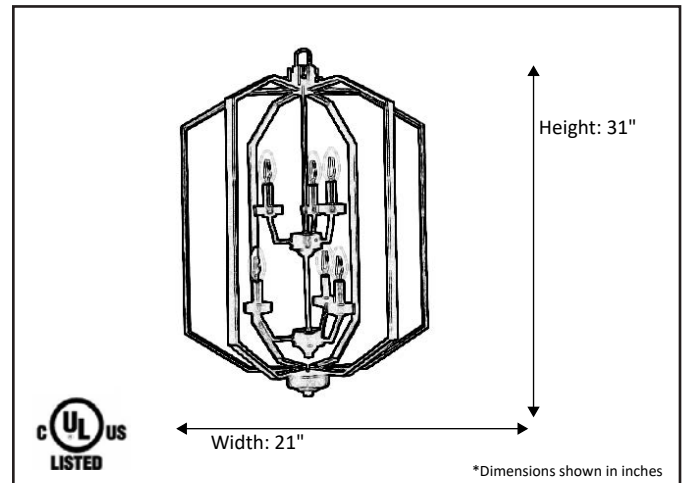

ELECTRICAL REQUIREMENTS: Fixture requires a grounded electrical supply line of 120 volts AC.

INSTALLATION REQUIREMENTS: Fixture attaches to electrical junction box securely anchored in wall or ceiling.
All mounting hardware included.

HOMEnhancements/ 1505-A Kelly Blvd., Carrollton, TX. 75006

Product specifications subject to change without notice.

REFERENCE	QTY.	REMARKS	Project
			Location/Type
			Architect
			Engineer
			Contractor
			Submitted By: _____ Date: _____