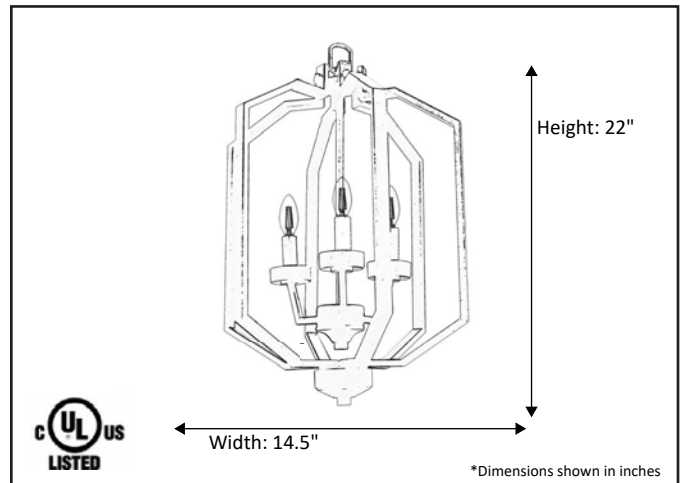

<b>Model #</b>	<b>PRS-HF3-NK</b>
SKU	18794
Description	3 Light Open Cage
Finish	Brushed Nickel
Glass	N/A
Dimensions- HxW (Dimensions shown in inches)	22" x 14.5"
Lamp Info	3X60W (C)
Chain/ Wire Length	3 'Chain/10' Wire
Dual Mount	No

Finish/Glass Shown: Brushed Nickel/N/A

\*Lamps not included

**ELECTRICAL REQUIREMENTS:** Fixture requires a grounded electrical supply line of 120 volts AC.

**INSTALLATION REQUIREMENTS:** Fixture attaches to electrical junction box securely anchored in wall or ceiling.  
**All mounting hardware included.**