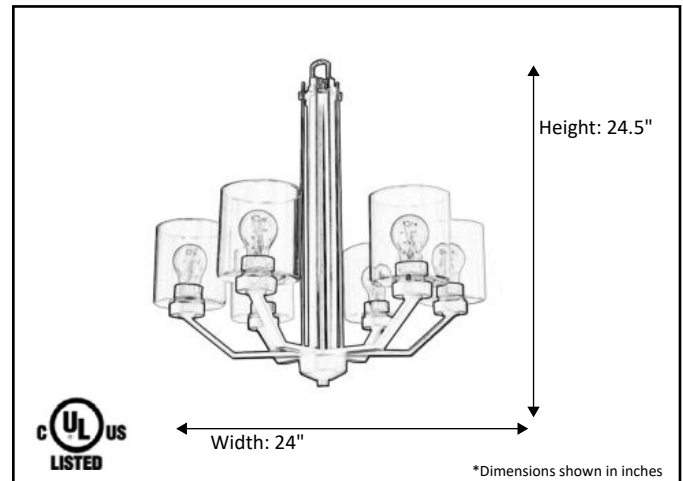

Model #	PRS-CH6(CLR)-MB
SKU#	19662
Description	6 Light Chandelier
Finish	Matte Black
Glass	Clear
Replacement Glass	G-PRS-CLR
Dimensions- HxW (Dimensions shown in inches)	24.5" x 24"
Lamp Info	6X60W (M)
Chain/Wire Length	3' Chain/10' Wire

Finish/Glass Shown: Matte Black/Clear

\*Lamps not included

**ELECTRICAL REQUIREMENTS:** Fixture requires a grounded electrical supply line of 120 volts AC.

**INSTALLATION REQUIREMENTS:** Fixture attaches to electrical junction box securely anchored in wall or ceiling.  
**All mounting hardware included.**