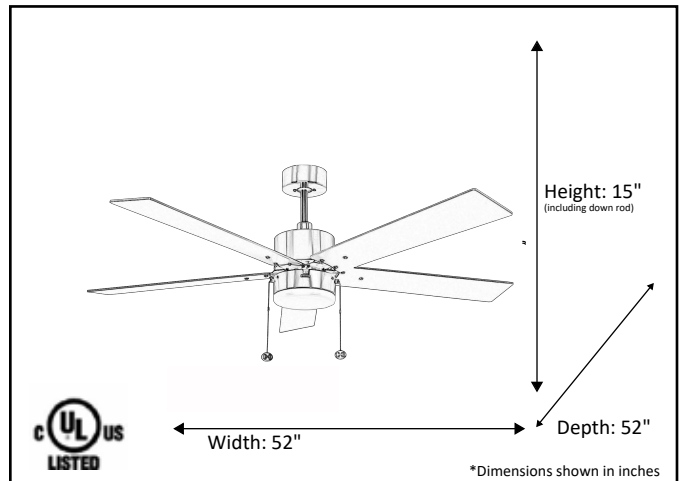

Model #	PC552 NK5SV/WL(LED SELECT)
SKU	21276
Metal Finish	Brushed Nickel
Blade Finish	Silver / Walnut
Glass Finish	White
Blade Span	52"
Motor Specs	153mm x 15mm
Wire Length (Shown in inches)	80"
Down Rod Included (Shown in inches)	6"
Blade Pitch	12
Speed	3
Forward/Reverse	Yes
Airflow (CFM High)	5768.61
Power Use (Watts)	60
Airflow Efficiency (CFM/Watt)	96.1
Light Kit Included	Yes
Lamp Info	Integrated LED (3K/4K/5K)
Location Use	Indoor Only
Pull Chain	Yes

Finish/Glass Shown: Brushed Nickel/White

Integrated LED

ELECTRICAL REQUIREMENTS: Fixture requires a grounded electrical supply line of 120 volts AC.

INSTALLATION REQUIREMENTS: Fixture attaches to electrical junction box securely anchored in wall or ceiling.
All mounting hardware included.