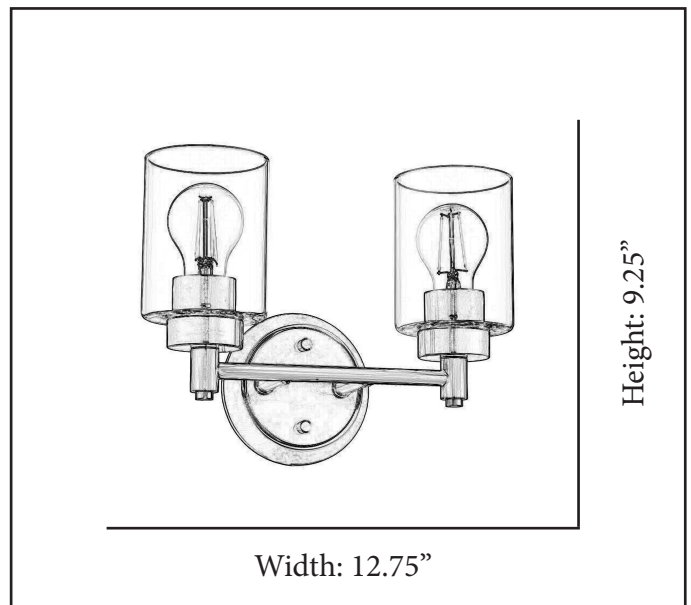

REFERENCE	QUANTITY	REMARKS	PROJECT
			LOCATION/TYPE
			ARCHITECT
			ENGINEER
			CONTRACTOR
			SUBMITTED BY
			DATE