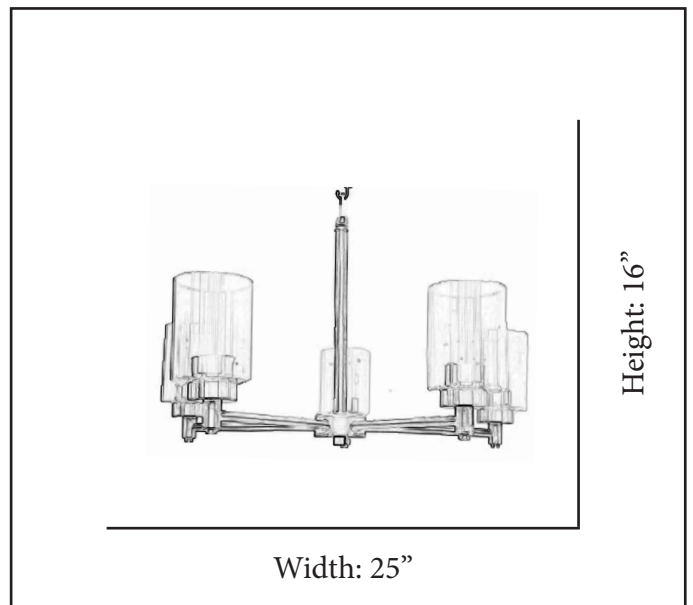

REFERENCE	QUANTITY	REMARKS	PROJECT	
			LOCATION/TYPE	
			ARCHITECT	
			ENGINEER	
			CONTRACTOR	
			SUBMITTED BY	
			DATE