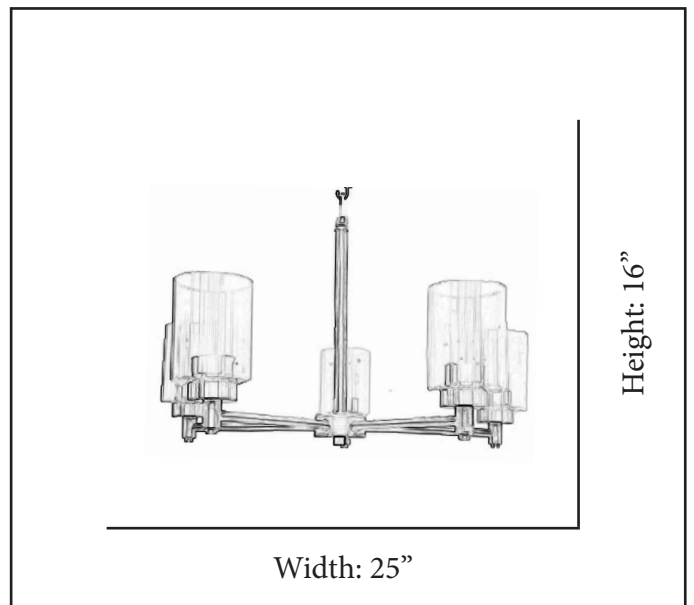

REFERENCE	QUANTITY	REMARKS	PROJECT	
			LOCATION/TYPE	
			ARCHITECT	
			ENGINEER	
			CONTRACTOR	
			SUBMITTED BY	
			DATE