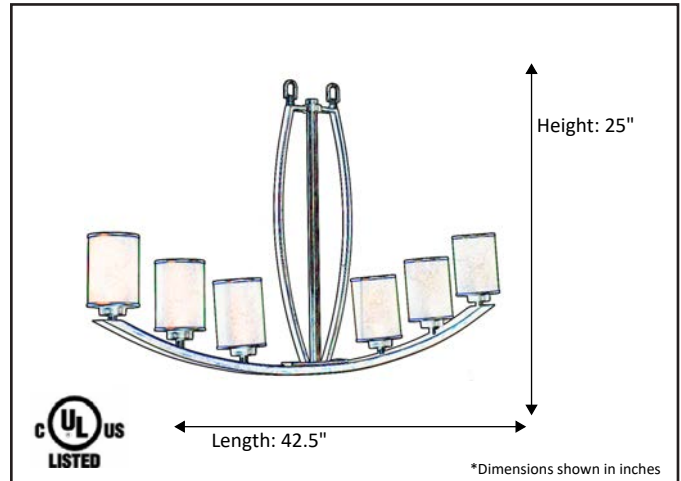

Model #	LX-IL6(WH)-NK
SKU	15903
Description	6 Light Island Pendant
Finish	Brushed Nickel
Glass	White
Dimensions- HxW (Dimensions shown in inches)	25" H x 4" W x 42.5" L
Lamp Info	6X60W (M)
Chain/ Wire Length	3' Chain/10' Wire

Finish/Glass Shown: Brushed Nickel/White

\*Lamps not included

**ELECTRICAL REQUIREMENTS:** Fixture requires a grounded electrical supply line of 120 volts AC.

**INSTALLATION REQUIREMENTS:** Fixture attaches to electrical junction box securely anchored in wall or ceiling.  
**All mounting hardware included.**