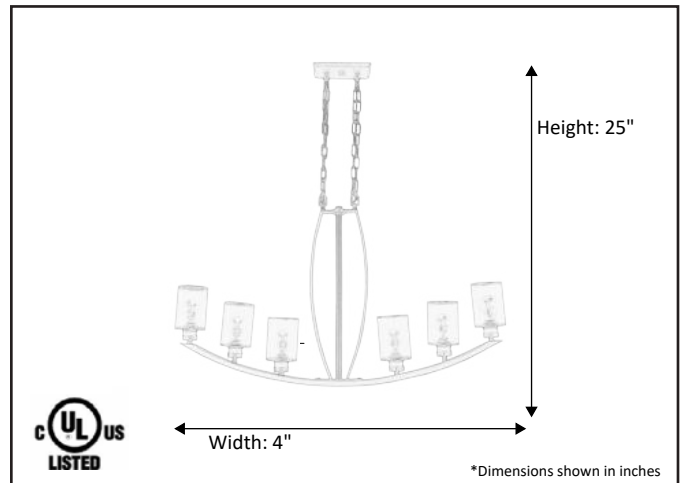

Model #	LX-IL6(CLR)-NK
SKU	19115
Description	6 Light Island Pendant
Finish	Brushed Nickel
Glass	Clear
Dimensions- HxW (Dimensions shown in inches)	25" x 4"
Lamp Info	6X60W (M)
Chain/ Wire Length	3' Chain/10' Wire

Finish/Glass Shown: Brushed Nickel/Clear

*Lamps not included

ELECTRICAL REQUIREMENTS: Fixture requires a grounded electrical supply line of 120 volts AC.

INSTALLATION REQUIREMENTS: Fixture attaches to electrical junction box securely anchored in wall or ceiling.
All mounting hardware included.