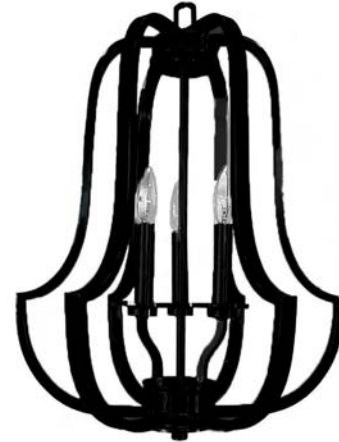

Model #	LX-HF3-MB
SKU	19422
Description	3 Light Open Cage
Finish	Matte Black
Glass	N/A
Dimensions- HxW (Dimensions shown in inches)	22.25" x 15.75"
Lamp Info	3X60W (C)
Chain/ Wire Length	3' Chain/10' Wire
Dual Mount	No

Finish/Glass Shown: Matte Black / N/A

*Lamps not included

ELECTRICAL REQUIREMENTS: Fixture requires a grounded electrical supply line of 120 volts AC.

INSTALLATION REQUIREMENTS: Fixture attaches to electrical junction box securely anchored in wall or ceiling.
All mounting hardware included.