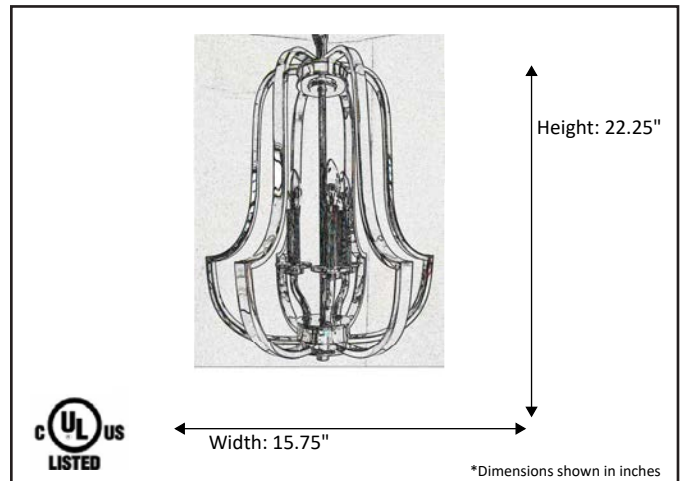

Model #	LX-HF3-MB
SKU	19422
Description	3 Light Open Cage
Finish	Matte Black
Glass	N/A
Dimensions- HxW (Dimensions shown in inches)	22.25" x 15.75"
Lamp Info	3X60W (C)
Chain/ Wire Length	3' Chain/10' Wire
Dual Mount	No

Finish/Glass Shown: Matte Black / N/A

*Lamps not included

ELECTRICAL REQUIREMENTS: Fixture requires a grounded electrical supply line of 120 volts AC.

INSTALLATION REQUIREMENTS: Fixture attaches to electrical junction box securely anchored in wall or ceiling.
All mounting hardware included.