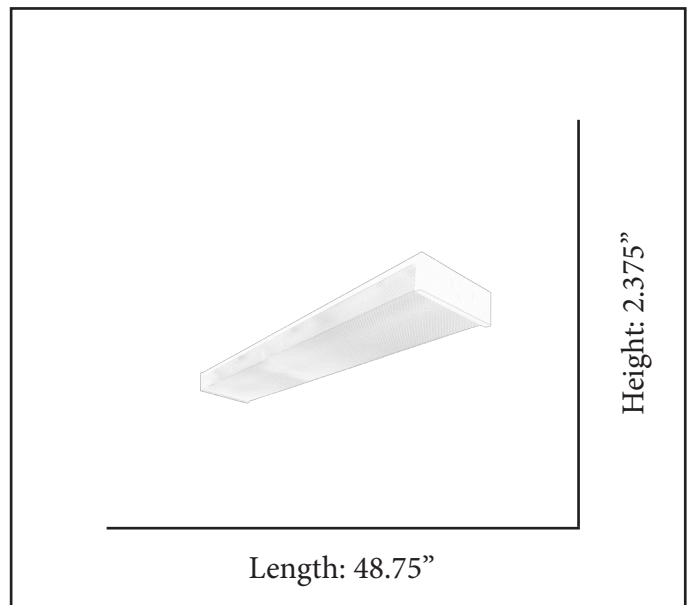

(Bulbs not included)

ELECTRICAL REQUIREMENTS: Fixture requires a grounded electrical supply line of 120 volts AC.

INSTALLATION REQUIREMENTS: Fixture attaches to electrical junction box securely anchored in wall or ceiling.

All mounting hardware included.

Product specifications subject to change without notice.

HOMEnhancements/ 1505-A Kelly Blvd., Carrollton, TX. 75006