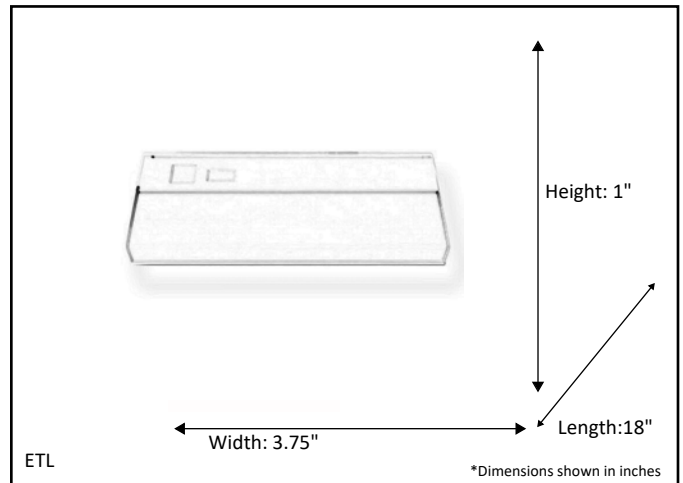

Model #	LED-UC18-WH-SELECT
SKU	21234
Description	LED Under Cabinet
Finish	White
Dimensions- HxWxL (Dimensions shown in inches)	1" x 3.75" x 18"
Lumens	800 Lm
Wattage	10W
CCT (Kelvin)	3000K/4000K/5000K
Dimmable	Yes

Finish: White

\* Integrated LED

**ELECTRICAL REQUIREMENTS:** Fixture requires a grounded electrical supply line of 120 volts AC.

**INSTALLATION REQUIREMENTS:** Fixture attaches to underside of cabinet.

**All mounting hardware included.**