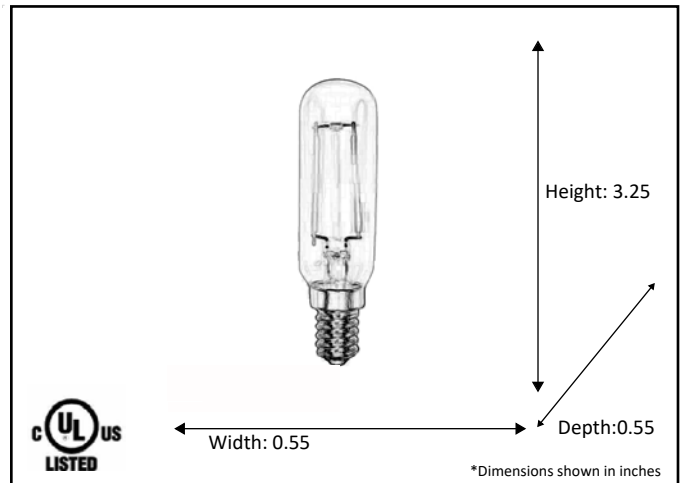

Model #	LED-T6-3K
SKU	21588
Description	LED Lamp
Socket Base	Candelabra (E12)
Bulb Type	T6-LED
Dimensions- HxWxD <small>(Dimensions shown in inches)</small>	3.25" x 0.55" x 0.55"
Lumens	120 Lm
Wattage	4.5W
Kelvin	3000K
Incandescent Equivalent	32W
Dimmable	Yes

Finish: Clear

HOMEnhancements / 1505-A Kelly Blvd., Carrollton, TX. 75006

Product specifications subject to change without notice.

REFERENCE	QTY.	REMARKS	Project
			Location/Type
			Architect
			Engineer
			Contractor
			Submitted By: Date: