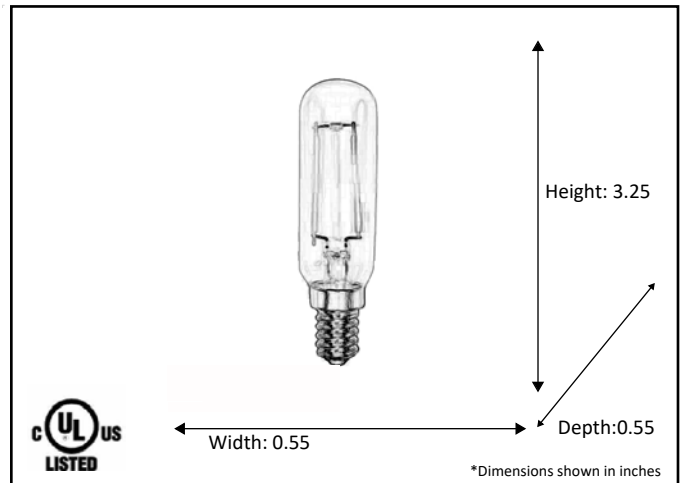

Model #	LED-T6-27K
SKU	18911
Description	LED Lamp
Socket Base	Candle (E12)
Bulb Type	T6-LED
Dimensions- HxWxD <small>(Dimensions shown in inches)</small>	3.25" x 0.55" x 0.55"
Lumens	120 Lm
Wattage	2W
Kelvin	2700K
Incandescent Equivalent	15W
Dimmable	Yes

Finish: Clear

HOMEnhancements / 1505-A Kelly Blvd., Carrollton, TX. 75006

Product specifications subject to change without notice.

REFERENCE	QTY.	REMARKS	Project
			Location/Type
			Architect
			Engineer
			Contractor
			Submitted By: Date: