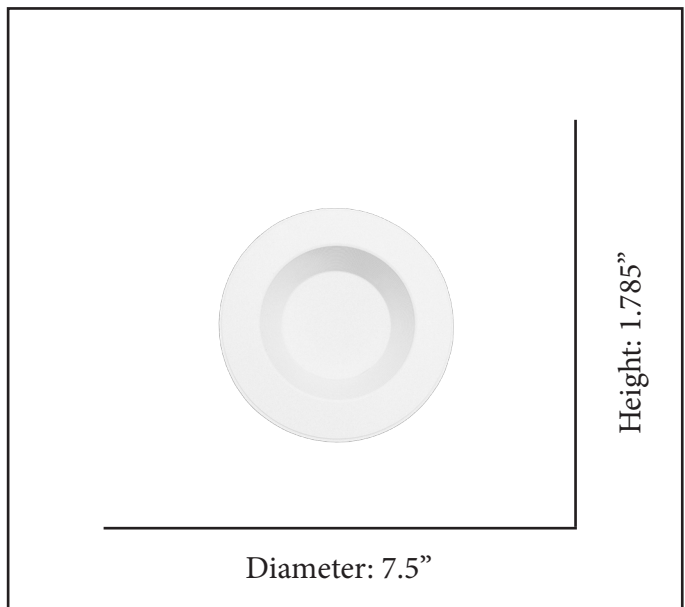

ELECTRICAL REQUIREMENTS: Fixture requires a grounded electrical supply line of 120 volts AC.

INSTALLATION REQUIREMENTS: Fixture attaches to recessed can securely anchored in ceiling.

All mounting hardware included.

Product specifications subject to change without notice.

HOMEnhancements/ 1505-A Kelly Blvd., Carrollton, TX. 75006