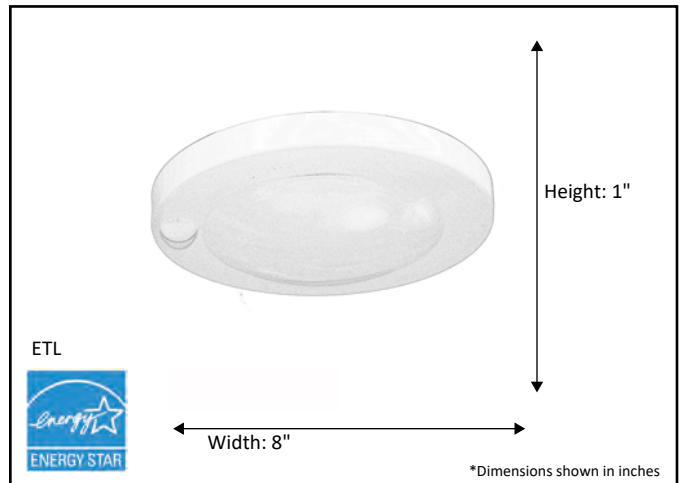

Model #	LED-DL80565-WH-PIR
SKU	80565
Description	LED Ceiling Disk
Finish	White
Dimensions- HxW (Dimensions shown in inches)	1" x 8"
Lumens	1000 Lm
Wattage	15W
CCT (Kelvin)	3000K
Glass Finish	White
Listed	Damp Location Listed
Material	Steel

Finish: White

* Integrated LED

ELECTRICAL REQUIREMENTS: Fixture requires a grounded electrical supply line of 120 volts AC.

INSTALLATION REQUIREMENTS: Fixture attaches to electrical junction box securely anchored in wall or ceiling.
All mounting hardware included.