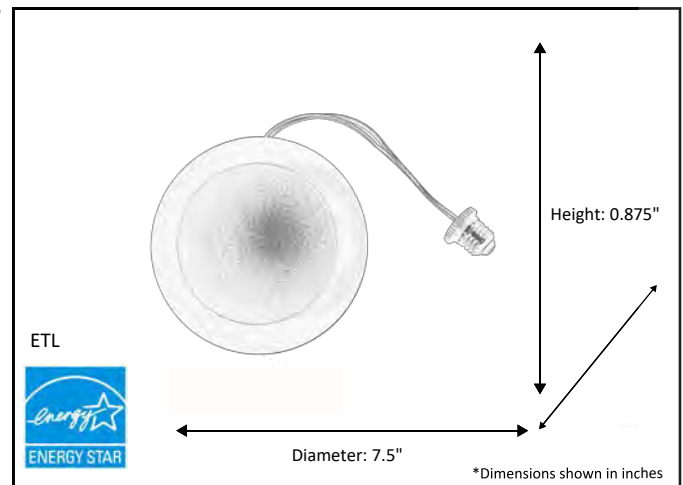

Model #	LED-DL712-MB(E26 SELECT)
SKU	21282
Description	LED Ceiling Disk - Selectable 3K/4K/5K
Finish	Matte Black
Dimensions- HxWxD (Dimensions shown in inches)	0.875" H; 7.5" Diameter (trim)
Lumens	1080 Lm
Wattage	15W
Kelvin	3000K / 4000K / 5000K
Dimmable	Yes
Material	Steel

ELECTRICAL REQUIREMENTS: Fixture requires a grounded electrical supply line of 120 volts AC.

INSTALLATION REQUIREMENTS: Fixture attaches to electrical junction box securely anchored in wall or ceiling.
All mounting hardware included.