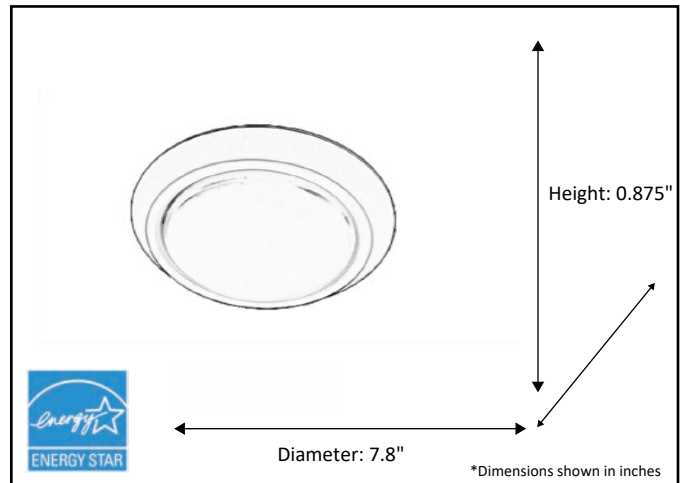

Model #	LED-DL56-WH(AC15W-3000K)
SKU	18128
Description	LED Ceiling Disk
Finish	White
Dimensions- HxWxD (Dimensions shown in inches)	0.875" H; 7.8" Diameter (trim); 5.5" Diameter (no trim)
Lumens	1080Lm
Wattage	15W
CCT (Kelvin)	3000K
Dimmable	Yes
Material	Steel