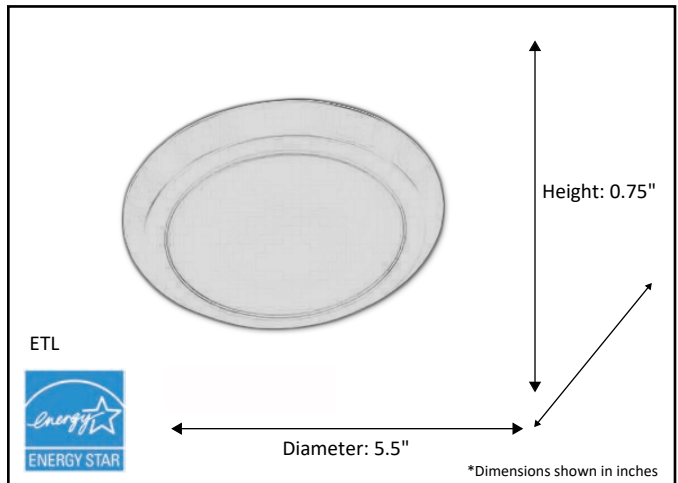

<b>Model #</b>	<b>LED-DL401-WH(AC12W/3000K)</b>
<b>SKU</b>	18104
<b>Description</b>	LED Ceiling Disk
<b>Finish</b>	White
<b>Dimensions- HxWxD</b> (Dimensions shown in inches)	0.75" H; 5.5" Diameter (trim); 3.5" Diameter (no trim)
<b>Lumens</b>	840 Lm
<b>Wattage</b>	12W
<b>CCT (Kelvin)</b>	3000K
<b>Dimmable</b>	Yes
<b>Material</b>	Steel