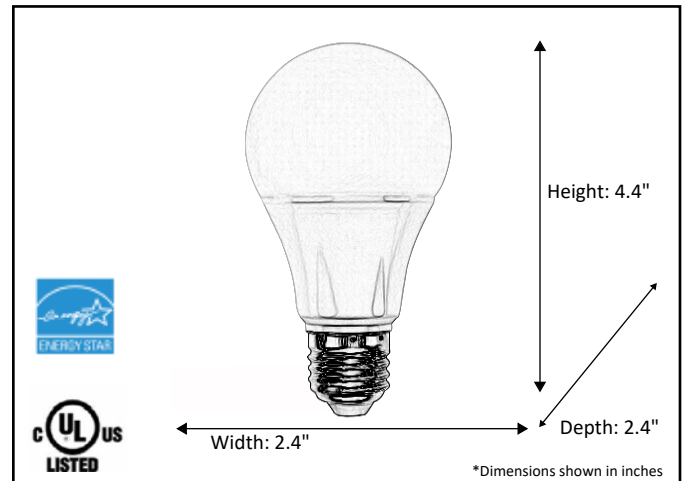

Model #	LED-A19-3K
SKU	18851
Description	LED Lamp
Socket Base	Medium (E26)
Bulb Type	A19-LED
Dimensions- HxWxD <small>(Dimensions shown in inches)</small>	4.4" x 2.4" x 2.4"
Lumens	800 Lm
Wattage	9W
CCT	3000K
Incandescent Equivalent	60W
Dimmable	Yes

Finish: White

ELECTRICAL REQUIREMENTS: Fixture requires a grounded electrical supply line of 120 volts AC.

INSTALLATION REQUIREMENTS: Fixture attaches to electrical junction box securely anchored in wall or ceiling.
All mounting hardware included.