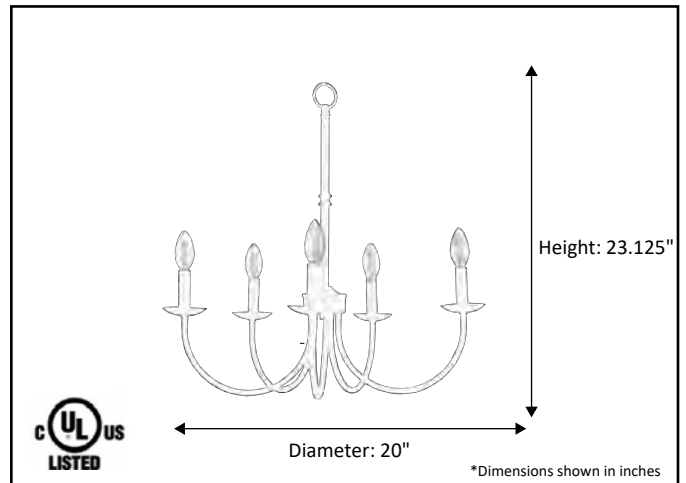

ELECTRICAL REQUIREMENTS: Fixture requires a grounded electrical supply line of 120 volts AC.

INSTALLATION REQUIREMENTS: Fixture attaches to electrical junction box securely anchored in wall or ceiling.
All mounting hardware included.

Product specifications subject to change without notice.

Project	
Location/Type	
Architect	
Engineer	
Contractor	
Submitted By:	Date: