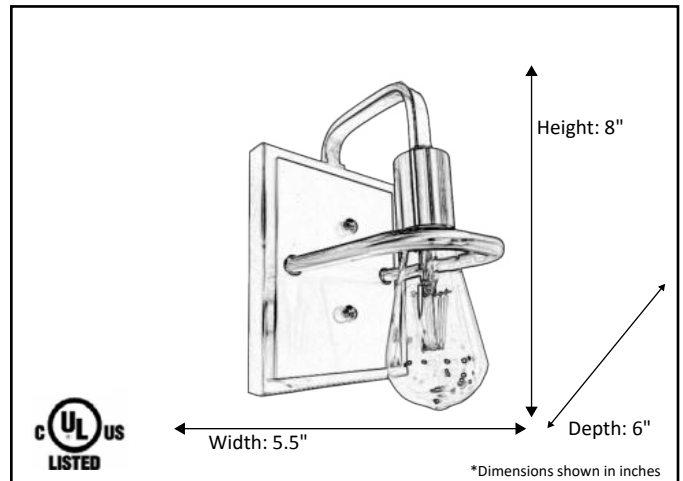

Model #	JSN-VS1-MB/NK
SKU	19923
Description	1 Light Wall Scone
Finish	Matte Black/Nickel
Dimensions- HxWx(E) (Dimensions shown in inches)	8"H x5.5"W x 6."E
Lamp Info	1x60W(M)

Finish Shown: Matte Black/Brushed Nickel

*Lamps not included

ELECTRICAL REQUIREMENTS: Fixture requires a grounded electrical supply line of 120 volts AC.

INSTALLATION REQUIREMENTS: Fixture attaches to electrical junction box securely anchored in wall or ceiling.
All mounting hardware included.