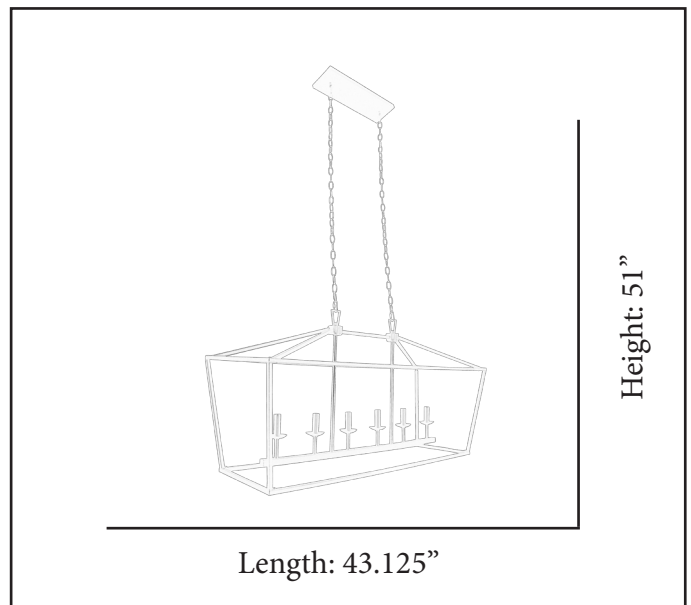

REFERENCE	QUANTITY	REMARKS	PROJECT	
			LOCATION/TYPE	
			ARCHITECT	
			ENGINEER	
			CONTRACTOR	
			SUBMITTED BY	
			DATE