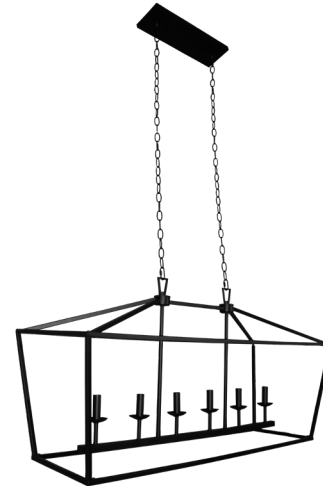

MODEL	HF-212543-MB
SKU	21261
DESCRIPTION	Large Cage Island Pendant
FINISH	Matte Black
GLASS	N/A
DIMENSIONS	19" H x 14.75" W x 43.125" L (Height is body only)
LAMP INFO	6 x E12 (Candelabra) 60W Max

Finish Shown: Matte Black

(Bulbs not included)

**ELECTRICAL REQUIREMENTS:** Fixture requires a grounded electrical supply line of 120 volts AC.

**INSTALLATION REQUIREMENTS:** Fixture attaches to electrical junction box securely anchored in wall or ceiling.