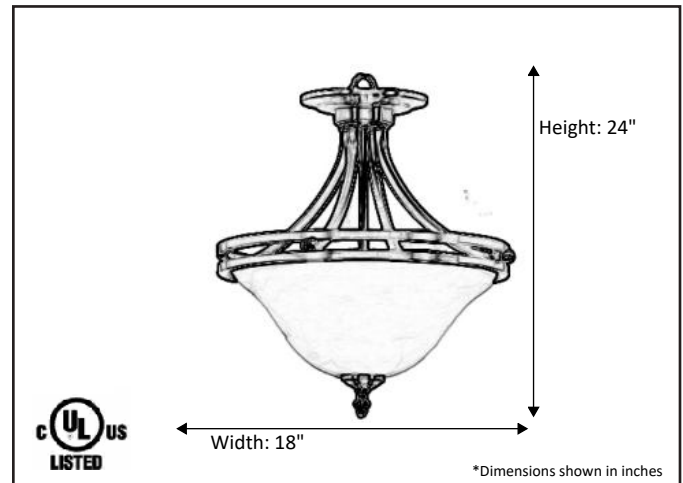

ELECTRICAL REQUIREMENTS: Fixture requires a grounded electrical supply line of 120 volts AC.

INSTALLATION REQUIREMENTS: Fixture attaches to electrical junction box securely anchored in wall or ceiling.
All mounting hardware included.

HOMEnhancements/ 1505-A Kelly Blvd., Carrollton, TX. 75006

Product specifications subject to change without notice.

REFERENCE	QTY.	REMARKS	Project
			Location/Type
			Architect
			Engineer
			Contractor
			Submitted By: Date: