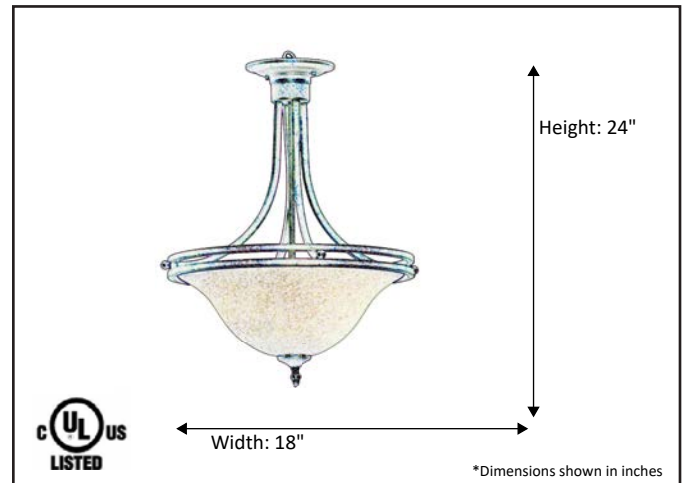

ELECTRICAL REQUIREMENTS: Fixture requires a grounded electrical supply line of 120 volts AC.

INSTALLATION REQUIREMENTS: Fixture attaches to electrical junction box securely anchored in wall or ceiling.
All mounting hardware included.

HOMEnhancements/ 1505-A Kelly Blvd., Carrollton, TX. 75006

Product specifications subject to change without notice.

REFERENCE	QTY.	REMARKS	Project
			Location/Type
			Architect
			Engineer
			Contractor
			Submitted By: Date: