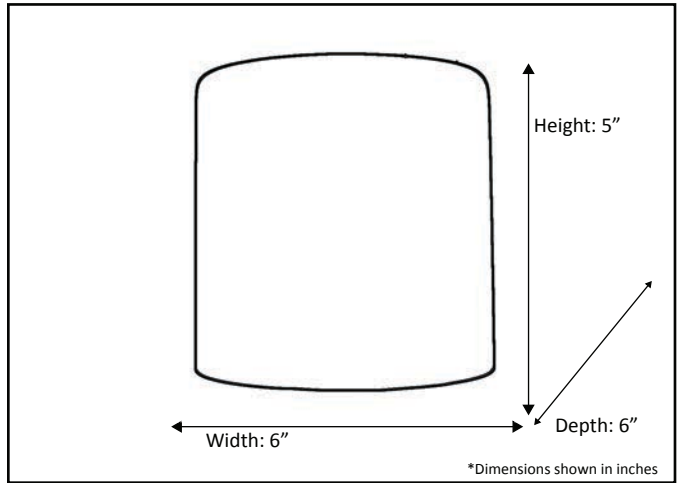

<b>Model #</b>	<b>G-PRS-CLR</b>
SKU	19476
Glass Finish	Clear
Size	5" H x 6" W

Glass Shown: G-PRS-WH, White

\*Lamps not included

HOMEnhancements.com / 1505-A Kelly Blvd., Carrollton, TX. 75006

*Product specifications subject to change without notice.*