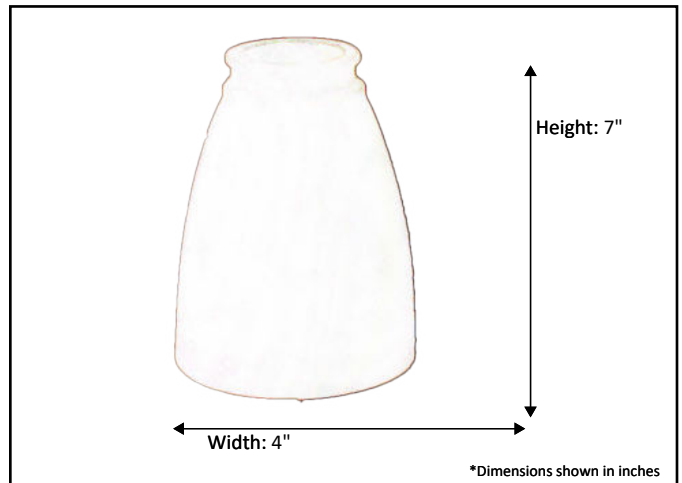

Model #	G-432
SKU	14523
Description	Fan/Vanity Glass
Glass Finish	Tea Stained
Dimensions-HxW	7" x 4"

Glass Shown: G-432 / Tea Stained

\*Lamps not included

HOMEnhancements / 1505-A Kelly Blvd., Carrollton, TX. 75006