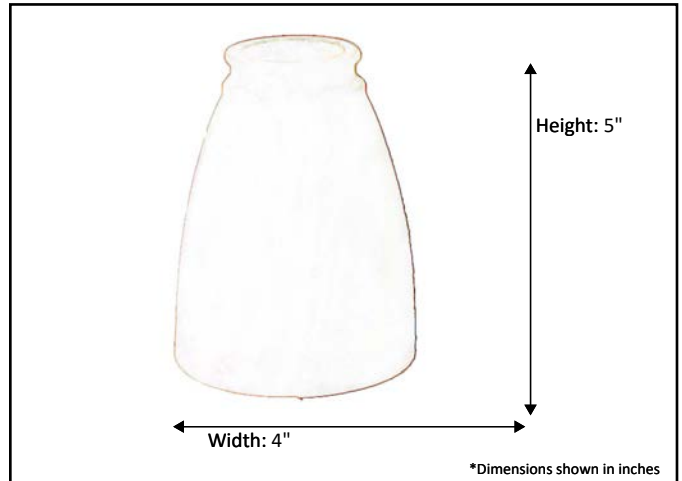

Model #	G-431
SKU	16476
Description	White Glass
Glass Finish	White
Dimensions-HxW	5" x 4"

Glass Shown: G-431 / White

*Lamps not included

HOMEnhancements / 1505-A Kelly Blvd., Carrollton, TX. 75006

Product specifications subject to change without notice.