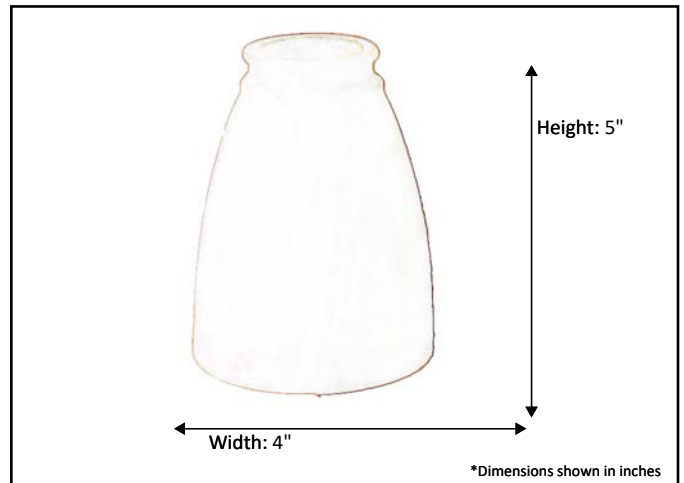

Model #	G-430
SKU	19749
Description	Clear Glass
Glass Finish	Clear
Dimensions-HxW	5" x 4"

Glass Shown: G-430 / Clear

*Lamps not included

HOMEnhancements / 1505-A Kelly Blvd., Carrollton, TX. 75006

Product specifications subject to change without notice.