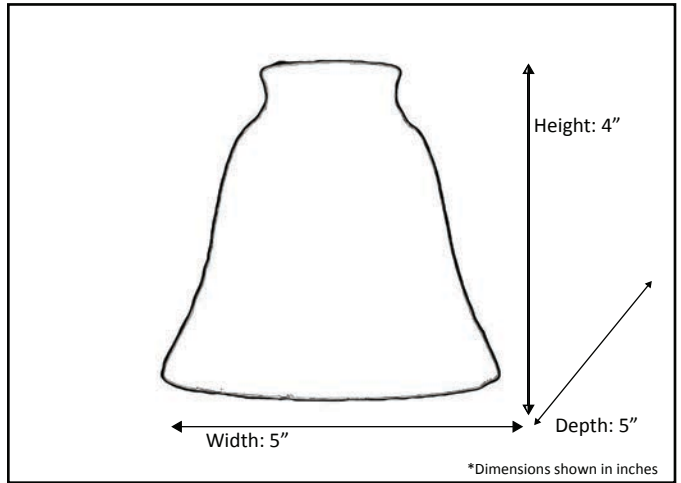

<b>Model #</b>	<b>G-417</b>
Fixture Series	Glass Options
Glass Finish	Seeded
Size	4" H x 5" W

Glass Shown: G-417, Seeded

\*Lamps not included

\*Dimensions shown in inches

HOMEnhancements.com / 1505-A Kelly Blvd., Carrollton, TX. 75006