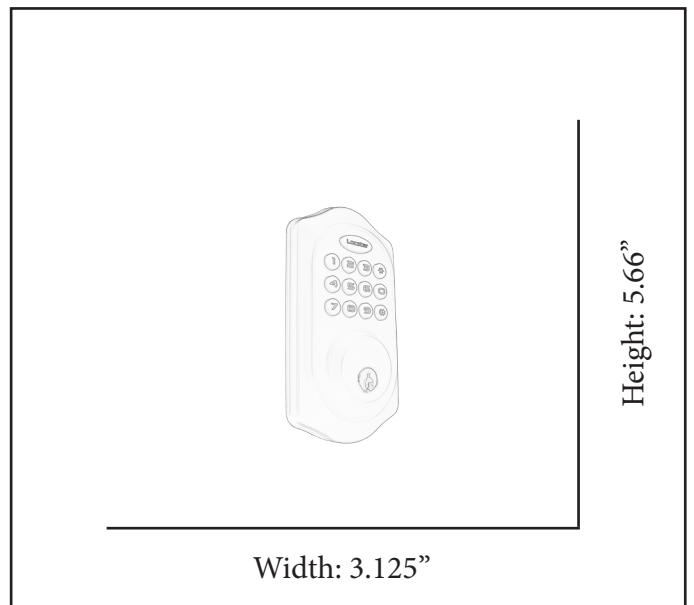

HOMEnhancements

Architectural & Engineering Specifications

2023

Hardware

MODEL	DH-EDB88-MB
SKU	21558
DESCRIPTION	Keypad and Key Deadbolt
FINISH	Matte Black
DIMENSIONS	5.66" H x 3.125" W x 0.625" E

Finish Shown: Matte Black

Width: 3.125"

Height: 5.66"

REFERENCE	QUANTITY	REMARKS	PROJECT	
			LOCATION/TYPE	
			ARCHITECT	
			ENGINEER	
			CONTRACTOR	
			SUBMITTED BY	
			DATE	