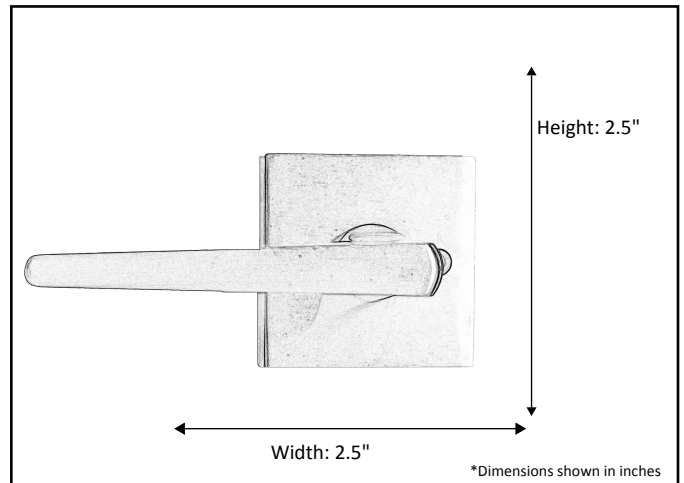

Model #	DH-6900ENT-MB
Description	Sterling Lever Entry
Orientation	Reversible
Latch Backset	Fit 2.38" to 2.75"
Rosette	2.5"x 2.5" Square
Door Thickness	Fit 1.38" to 1.75"
Cylinder	Kwikset Keyway
Strike Plate	2.25"x1" Round Corners Full Lip
Available Finishes	Matte Black