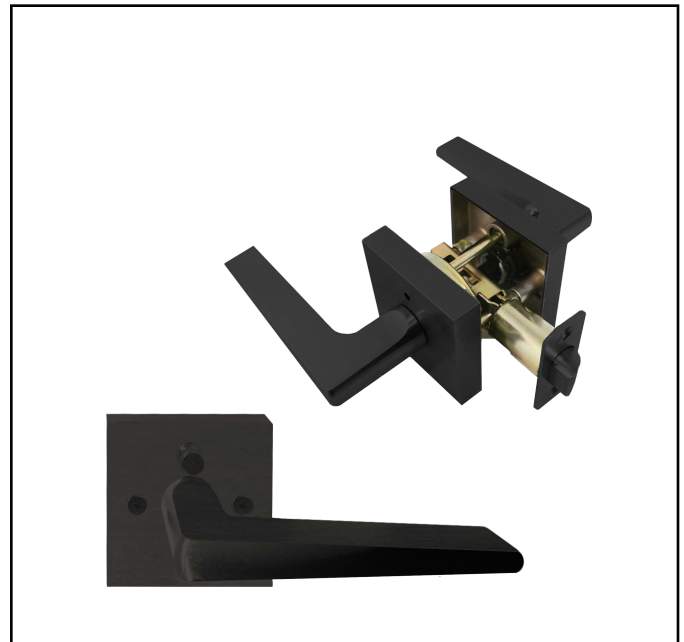

Model #	DH-6900ENT-MB
Description	Sterling Lever Entry
Orientation	Reversible
Latch Backset	Fit 2.38" to 2.75"
Rosette	2.5"x 2.5" Square
Door Thickness	Fit 1.38" to 1.75"
Cylinder	Kwikset Keyway
Strike Plate	2.25"x1" Round Corners Full Lip
Available Finishes	Matte Black

All mounting hardware included.

HOMEnhancements.com / 1505-A Kelly Blvd., Carrollton, TX. 75006

Product specifications subject to change without notice.

REFERENCE	QTY.	REMARKS	Project
			Location/Type
			Architect
			Engineer
			Contractor
			Submitted By: Date: