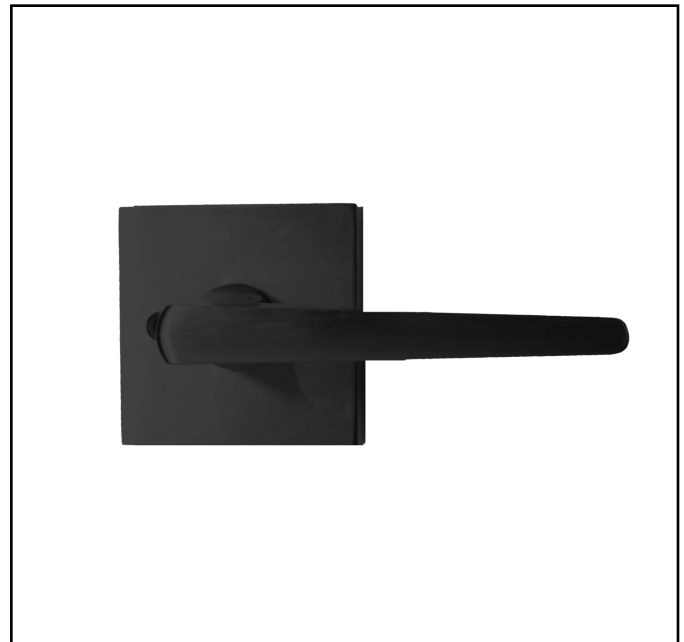

Model #	DH-6900DMY-MB
Description	Sterling Lever Dummy
Orientation	Reversible
Latch Backset	Fit 2.38" to 2.75"
Rosette	2.5"x 2.5" Square
Door Thickness	Fit 1.38" to 1.75"
Cylinder	N/A
Strike Plate	N/A
Available Finishes	Matte Black