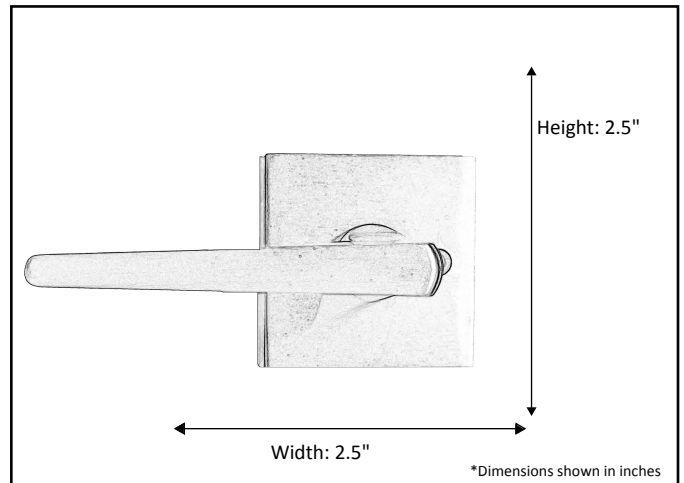

Model #	DH-6900DMY-MB
Description	Sterling Lever Dummy
Orientation	Reversible
Latch Backset	Fit 2.38" to 2.75"
Rosette	2.5"x 2.5" Square
Door Thickness	Fit 1.38" to 1.75"
Cylinder	N/A
Strike Plate	N/A
Available Finishes	Matte Black