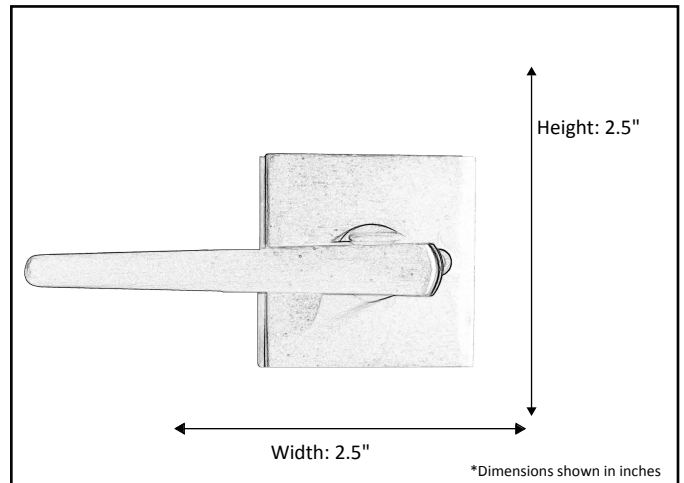

Model #	DH-6900DB-NK
Description	Sterling Lever Passage
Orientation	Reversible
Latch Backset	Fit 2.38" to 2.75"
Rosette	2.5"x 2.5" Square
Door Thickness	Fit 1.38" to 1.75"
Cylinder	N/A
Strike Plate	2.25"x1" Round Corners Full Lip
Available Finishes	Brushed Nickel