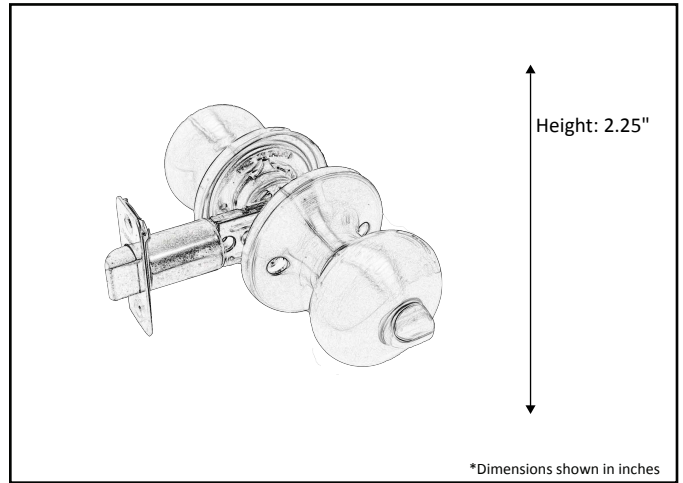

Model #	DH-6082PVC-MB
Description	Privacy Mushroom Knobset
Orientation	Reversible
Rosette	1"x 2.25" round
Door Thickness	Fit 1.38" to 1.75"
Cylinder	N/A
Strike Plate	2.25"x1.75" round corner full lip
Available Finishes	Matte Black

All mounting hardware included.

HOMEnhancements.com / 1505-A Kelly Blvd., Carrollton, TX. 75006

Product specifications subject to change without notice.

REFERENCE	QTY.	REMARKS	Project
			Location/Type
			Architect
			Engineer
			Contractor
			Submitted By: Date: