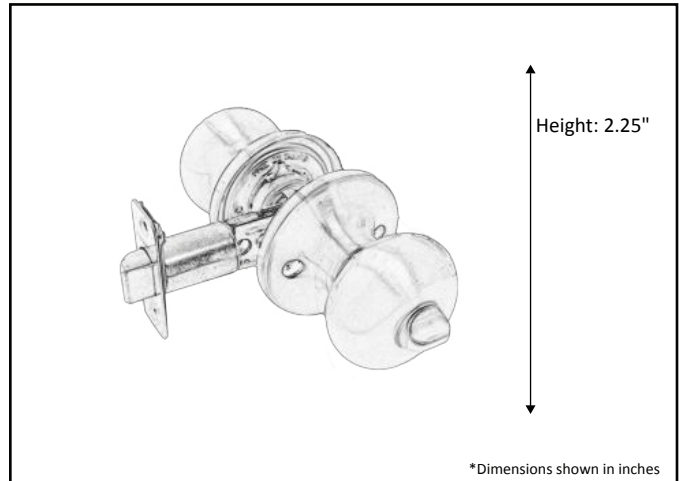

<b>Model #</b>	<b>DH-6082ENT-SN</b>
<b>Description</b>	Entry Mushroom Knobset
<b>Orientation</b>	Reversible
<b>Rosette</b>	1"x 2.25" round
<b>Door Thickness</b>	Fit 1.38" to 1.75"
<b>Cylinder</b>	5-pin KW keyway solid brass cylinde
<b>Strike Plate</b>	2.25"x1.75" round corner full lip
<b>Available Finishes</b>	Satin Nickel