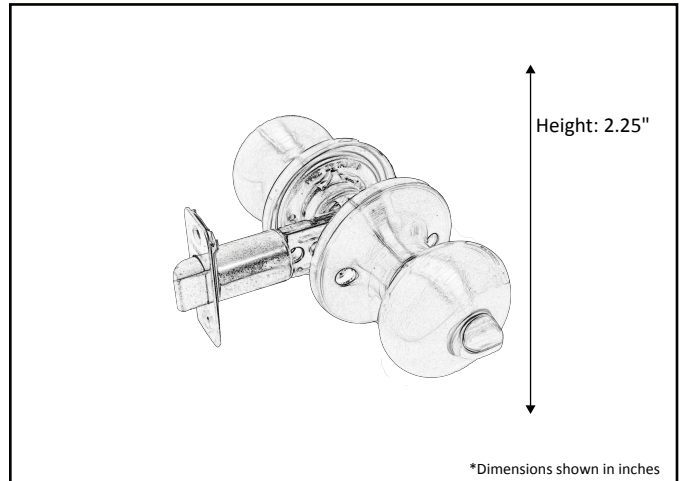

Model #	DH-6082ENT-MB
Description	Entry Mushroom Knobset
Orientation	Reversible
Rosette	1"x 2.25" round
Door Thickness	Fit 1.38" to 1.75"
Cylinder	5-pin KW keyway solid brass cylinde
Strike Plate	2.25"x1.75" round corner full lip
Available Finishes	Matte Black