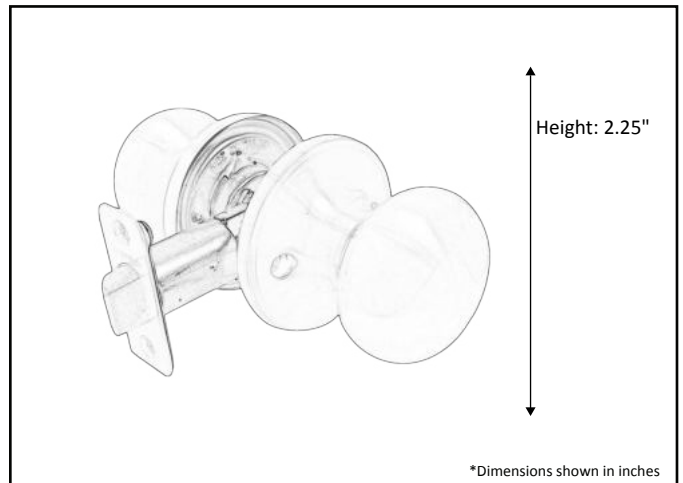

Model #	DH-6082DMY-SN
Description	Dummy Mushroom Knobset
Orientation	Reversible
Rosette	1"x 2.25" round
Door Thickness	Fit 1.38" to 1.75"
Cylinder	N/A
Strike Plate	N/A
Available Finishes	Satin Nickel

All mounting hardware included.