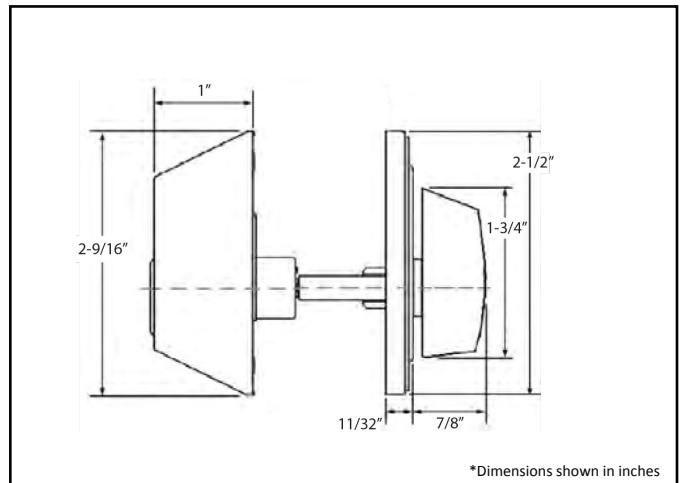

Model #	DH-313HDDB-SN
Description	Residential Deadbolt
Door Preparation	Cross bore:2.125" Edge:1"
Latch Backset	Adjustable deadbolt latch
Faceplate	1"x 2.25" round corner standard
Bolt	1" throw
Door Thickness	Fit 1.38" to 1.75"
Cylinder	5-pin KW keyway solid brass cylinder standard
Strike Plate	2.25"x1" round corner full lip standard
Available Finishes	Satin Chrome /Oil Rubbed Bronze/ Satin Nickel