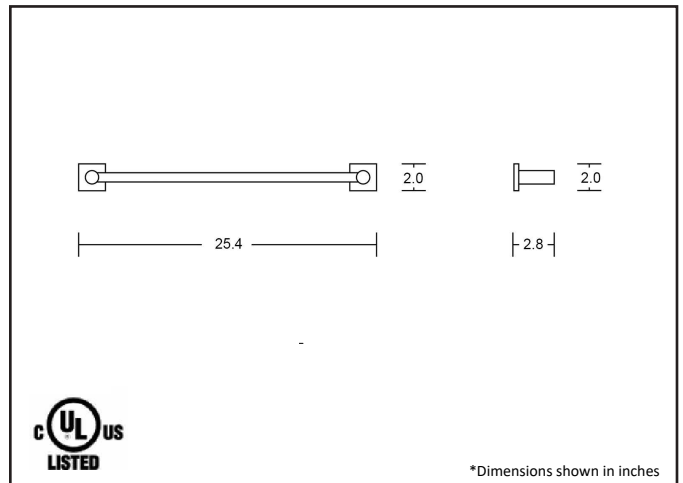

Model #	BH-21003-SN
SKU	21003
Description	Square Style 24" Towel Bar
Metal Finish	Satin Nickel
Item Type	Hardware
Dimensions- HxW (Dimensions shown in inches)	2.0" x 25.4"
Projection	2.8"
Warranty	1 Year Material Warranty