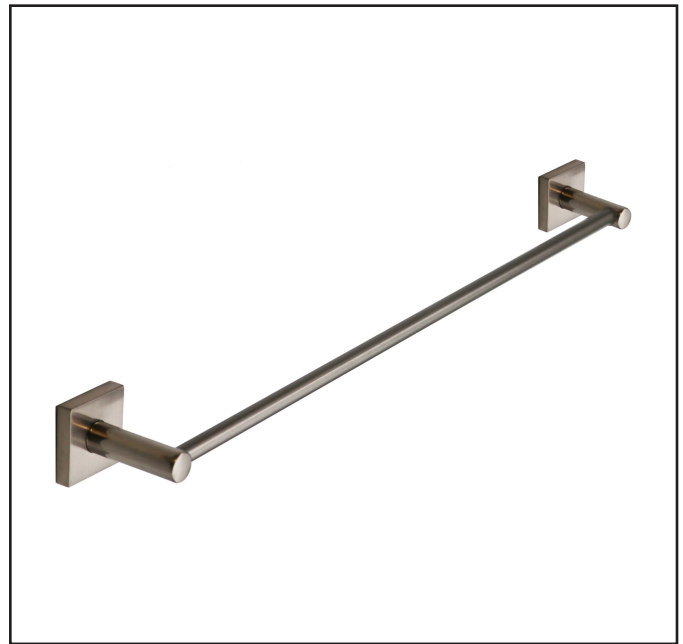

Model #	BH-21003-SN
SKU	21003
Description	Square Style 24" Towel Bar
Metal Finish	Satin Nickel
Item Type	Hardware
Dimensions- HxW (Dimensions shown in inches)	2.0" x 25.4"
Projection	2.8"
Warranty	1 Year Material Warranty

**ELECTRICAL REQUIREMENTS:** Fixture requires a grounded electrical supply line of 120 volts AC.

**INSTALLATION REQUIREMENTS:** Fixture attaches to electrical junction box securely anchored in wall or ceiling.  
**All mounting hardware included.**