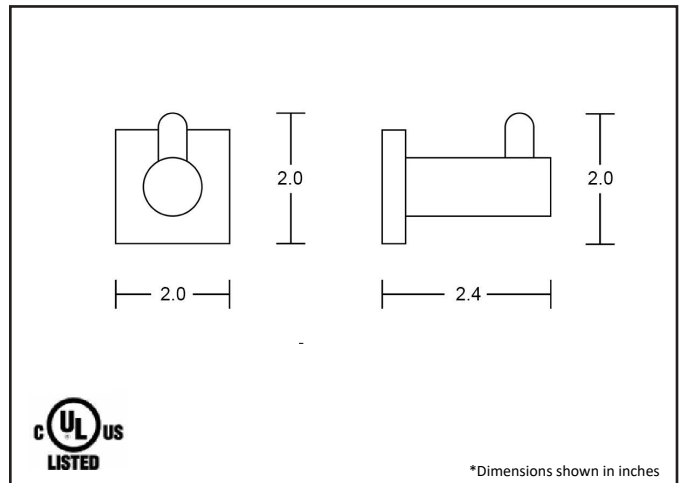

Model #	BH-20985-SN
SKU	20985
Description	Square Style Robe Hook
Metal Finish	Satin Nickel
Item Type	Hardware
Dimensions- HxW (Dimensions shown in inches)	2.0" x 2.0"
Projection	2.4"
Warranty	1 Year Material Warranty