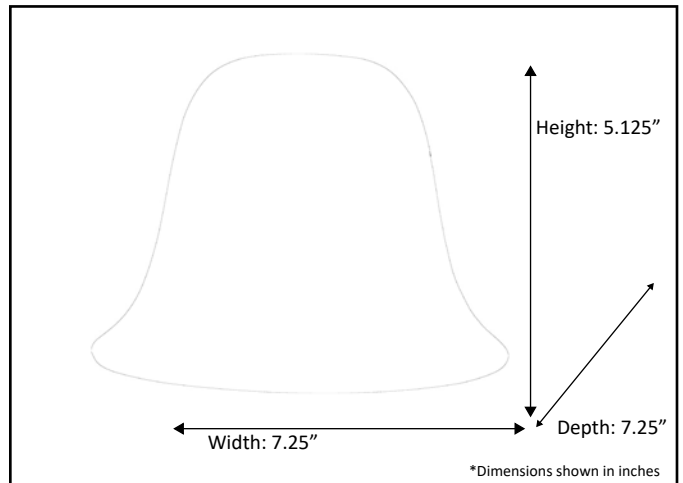

| | |
|--|------------------------|
| Model # | BDF GLASS-WH |
| SKU | 14520 |
| Fixture Series | Alpine |
| Glass Finish | White |
| Dimensions- HxW(xD) <small>(Dimensions shown in inches)</small> | 5.125" x 7.25" x 7.25" |