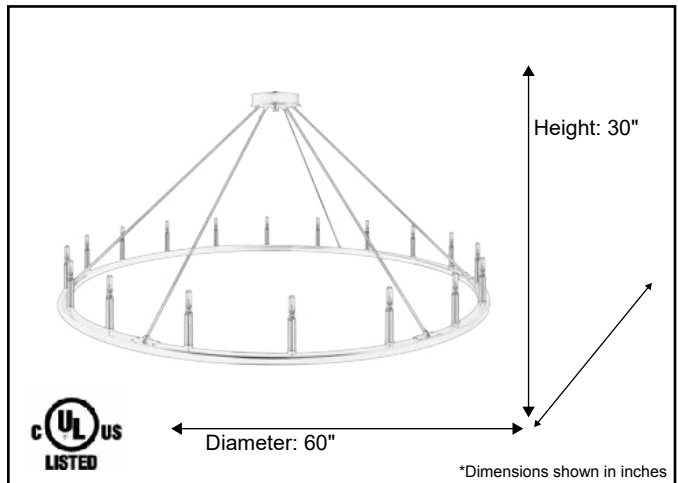

Model #	BAR-CH18-60-MB(E12)
SKU	20682
Adjustable Max Height	10' Chain; 12-36" Downrod
Description	Big 18 Bulb Ring Chandelier
Metal Finish	Matte Black
Bulbs Included	Yes
Dimensions	60" Diameter; 30" Ring Wire Height
Lamp Info	18 x 60W E12 (Candelabra)
Downrod/Base Sleeve Finishes (All Included): <ul style="list-style-type: none"> • Matte Black • Champagne Gold • Brushed Nickel 	