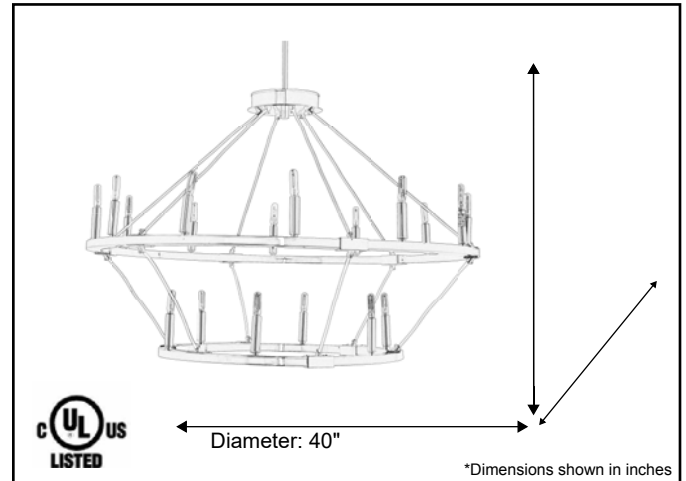

Model #	BAR-CH18-40-MB(E12)
SKU	21555
Adjustable Max Height	10' Chain; 12-36" Downrod
Description	Big Ring Double Tier Chandelier
Metal Finish	Matte Black
Bulbs Included	Yes
Dimensions	40" Diameter
Lamp Info	18 x 60W E12 T6 4000K

Finish Shown: Matte Black

ELECTRICAL REQUIREMENTS: Fixture requires a grounded electrical supply line of 120 volts AC.

INSTALLATION REQUIREMENTS: Fixture attaches to electrical junction box securely anchored in wall or ceiling.
All mounting hardware included.

HOMEnhancements / 1505-A Kelly Blvd., Carrollton, TX. 75006

Product specifications subject to change without notice.

REFERENCE	QTY.	REMARKS	Project
			Location/Type
			Architect
			Engineer
			Contractor
			Submitted By: Date: