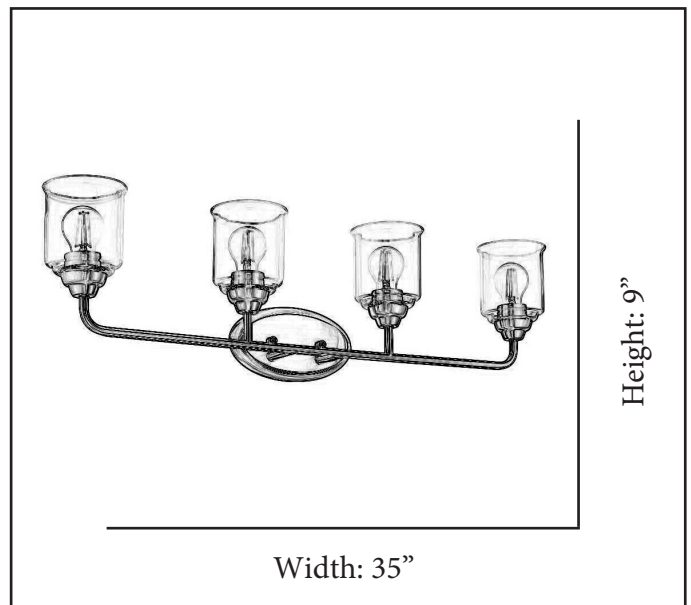

(Bulbs not included)

ELECTRICAL REQUIREMENTS: Fixture requires a grounded electrical supply line of 120 volts AC.

INSTALLATION REQUIREMENTS: Fixture attaches to electrical junction box securely anchored in wall or ceiling.

All mounting hardware included.

Product specifications subject to change without notice.

HOMEnhancements/ 1505-A Kelly Blvd., Carrollton, TX. 75006