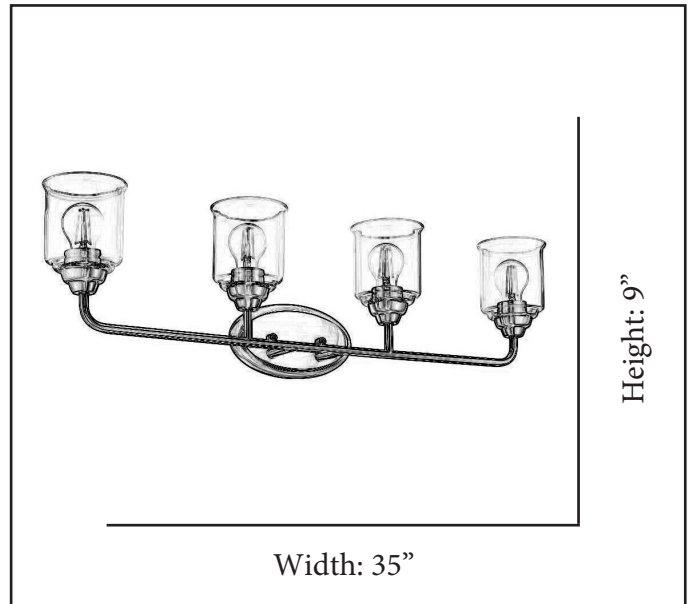

(Bulbs not included)

ELECTRICAL REQUIREMENTS: Fixture requires a grounded electrical supply line of 120 volts AC.

INSTALLATION REQUIREMENTS: Fixture attaches to electrical junction box securely anchored in wall or ceiling.

All mounting hardware included.

Product specifications subject to change without notice.

HOMEnhancements/ 1505-A Kelly Blvd., Carrollton, TX. 75006